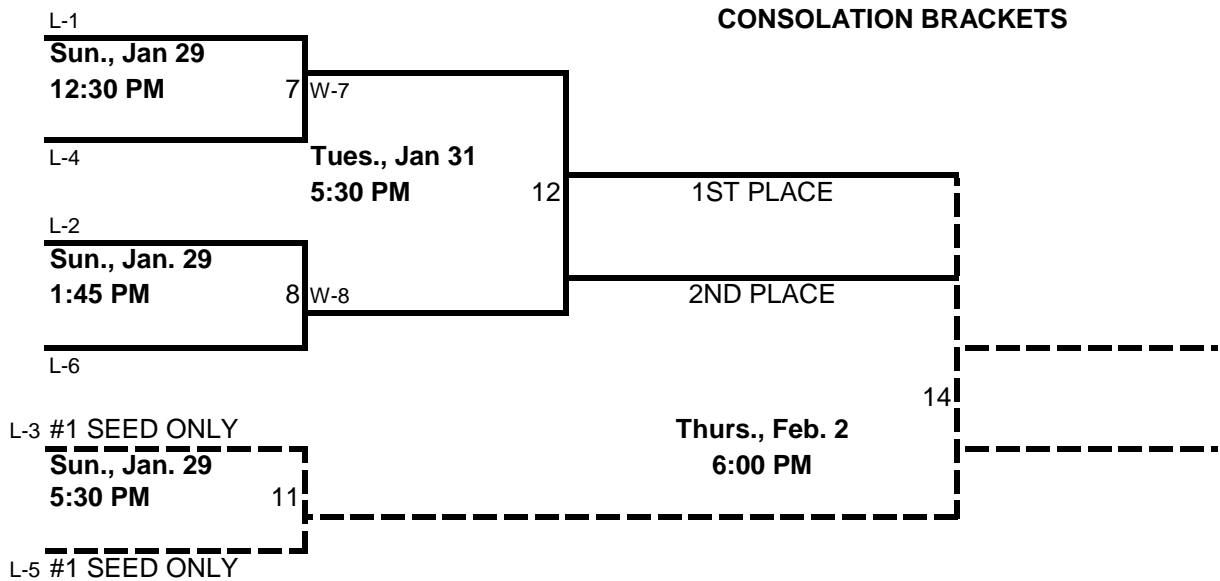

2012 6th Grade Girls Varsity East / West Shootout

ALL GAMES PLAYED AT ST. BEN'S

Must have two adults on your bench (1male/ 1female -or- 2 females)